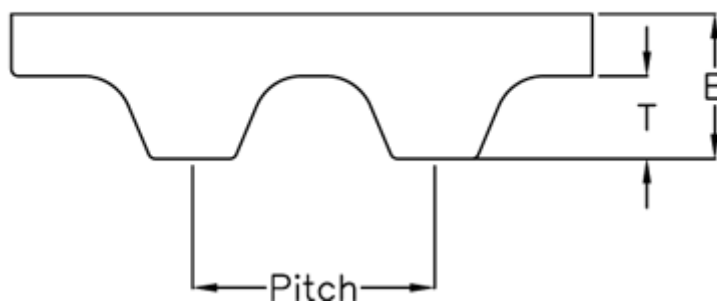

Article number: 602776230902

Description: Gates Timing Belt Synchropower PU 12 T10 900

## Measures

Height B mm	= 4.5
Height T mm	= 2.5
Length	= 900
Number of teeth	= 90
Pitch	= 10
Type	= PU 12 T10 900
Width	= 12